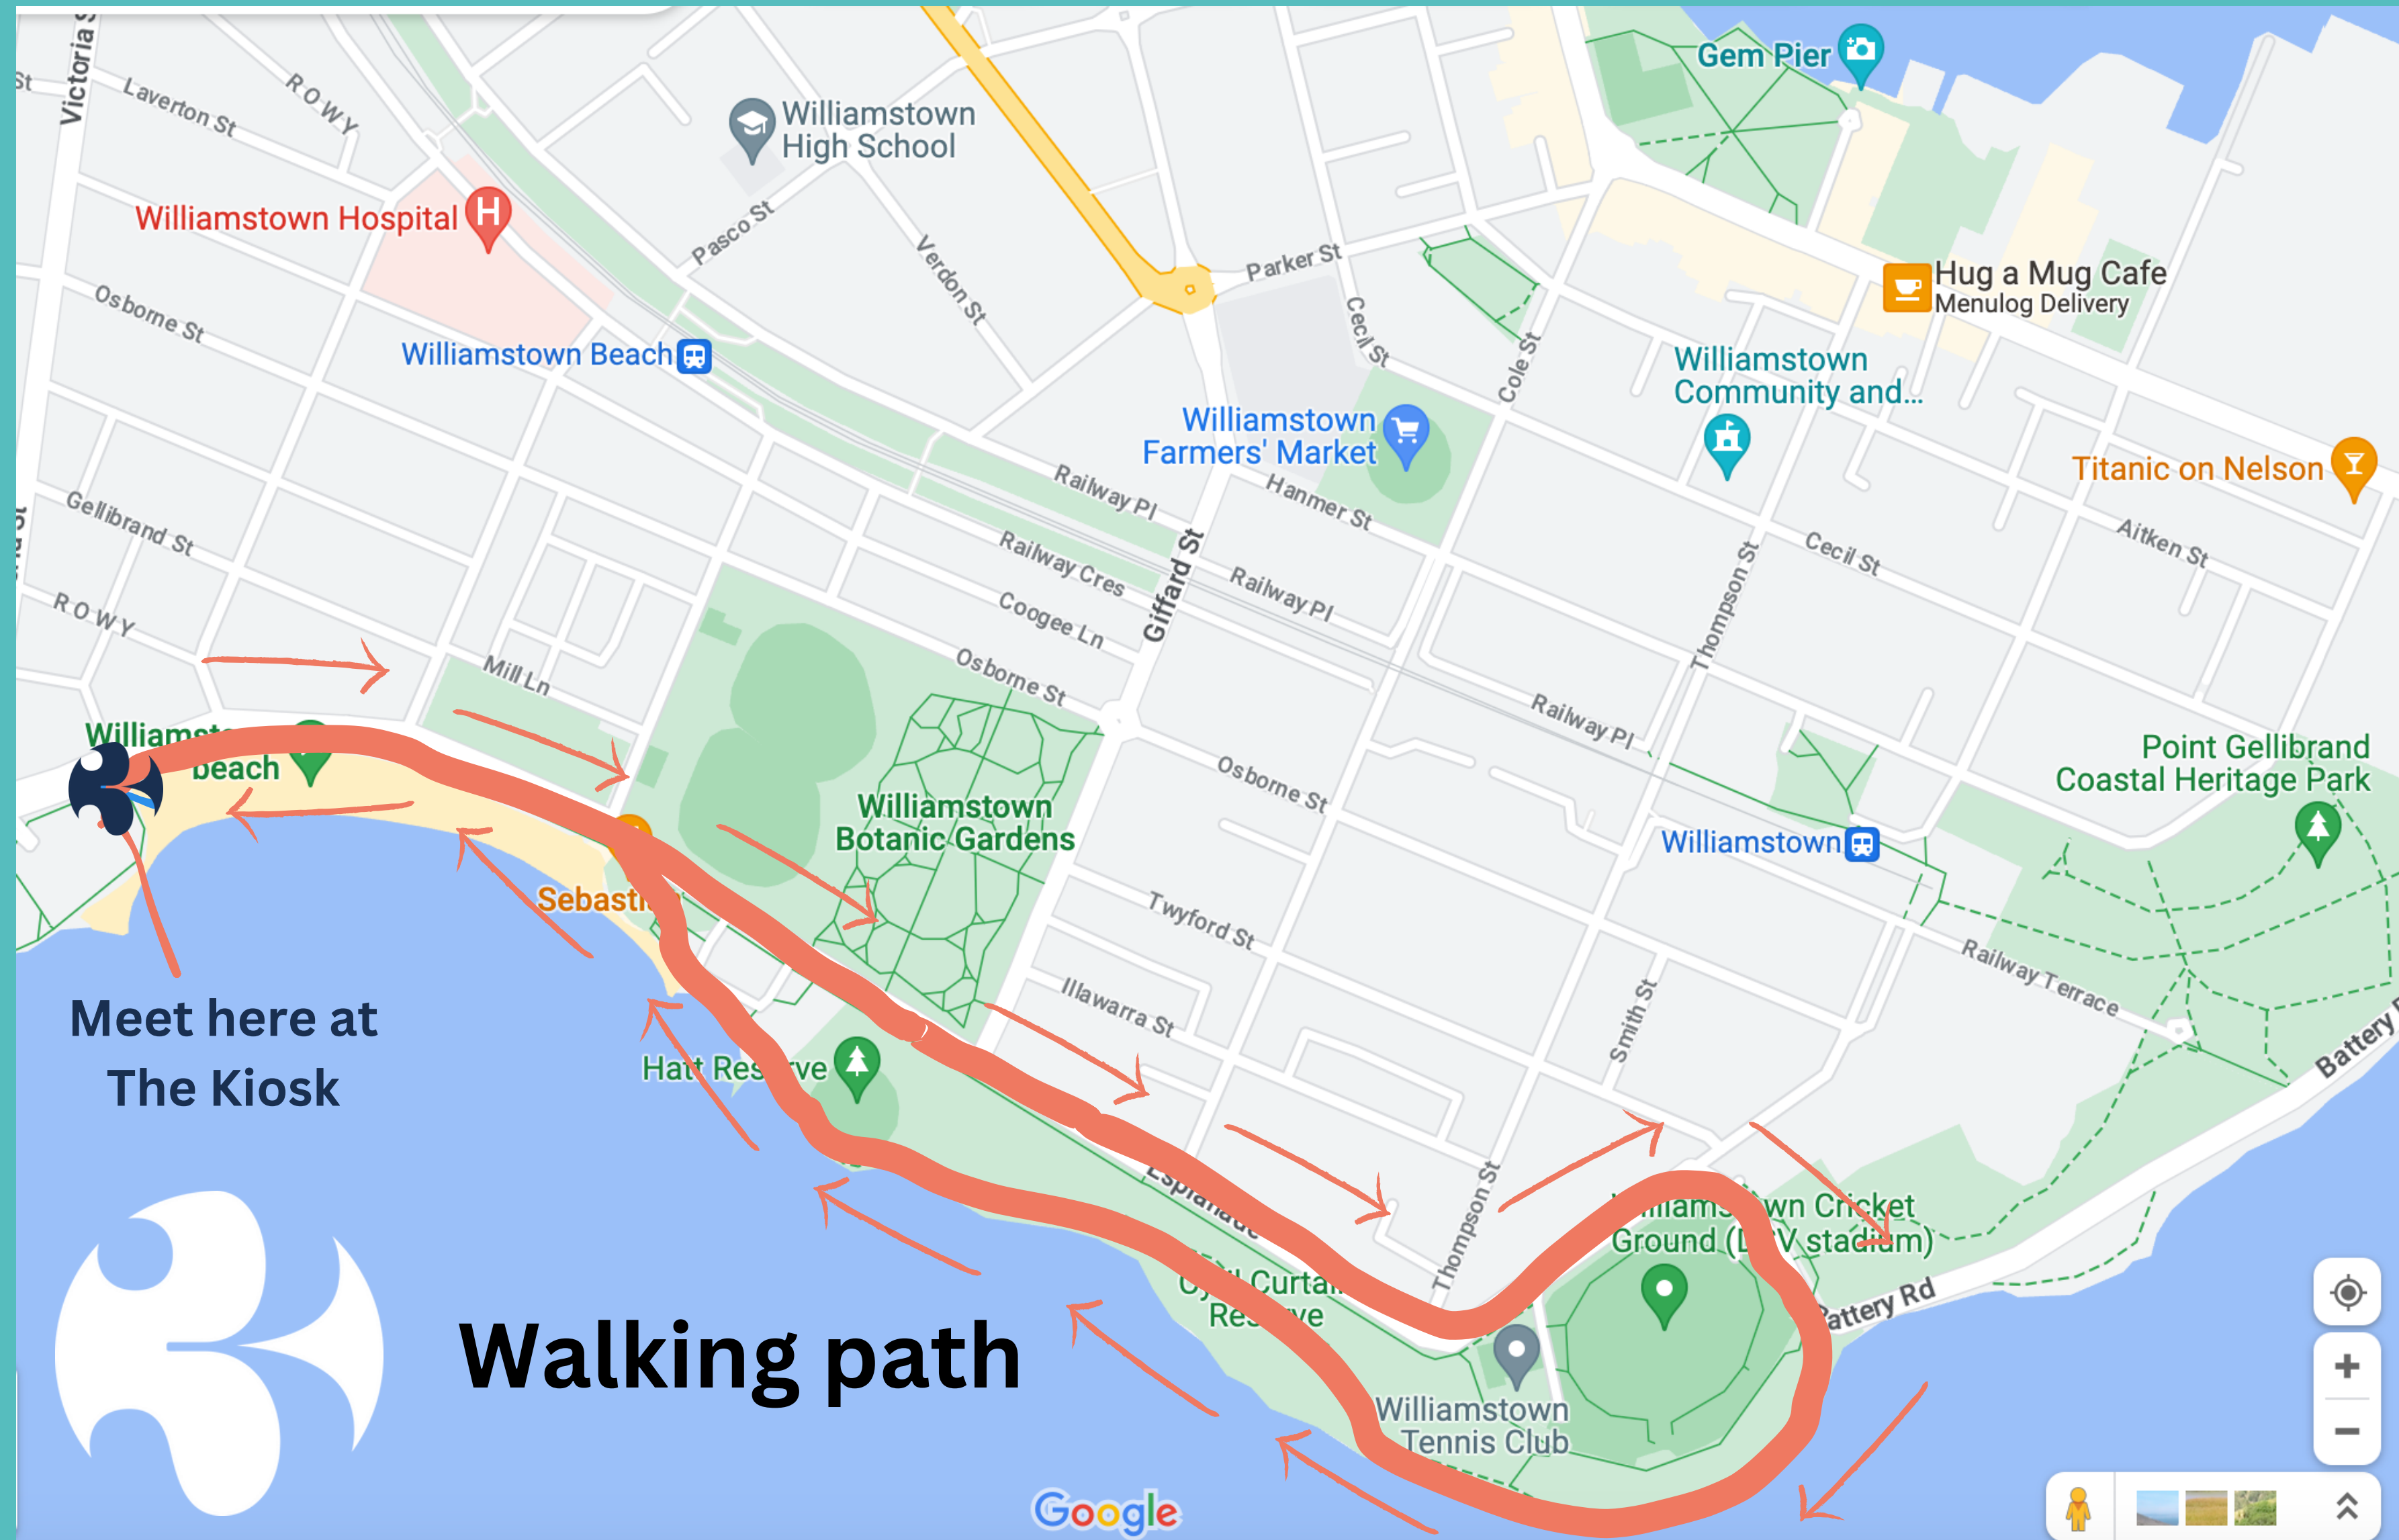

WALK & CONNECT WILLIAMSTOWN

6:00AM - 7:00AM EVERY THURSDAY MORNING